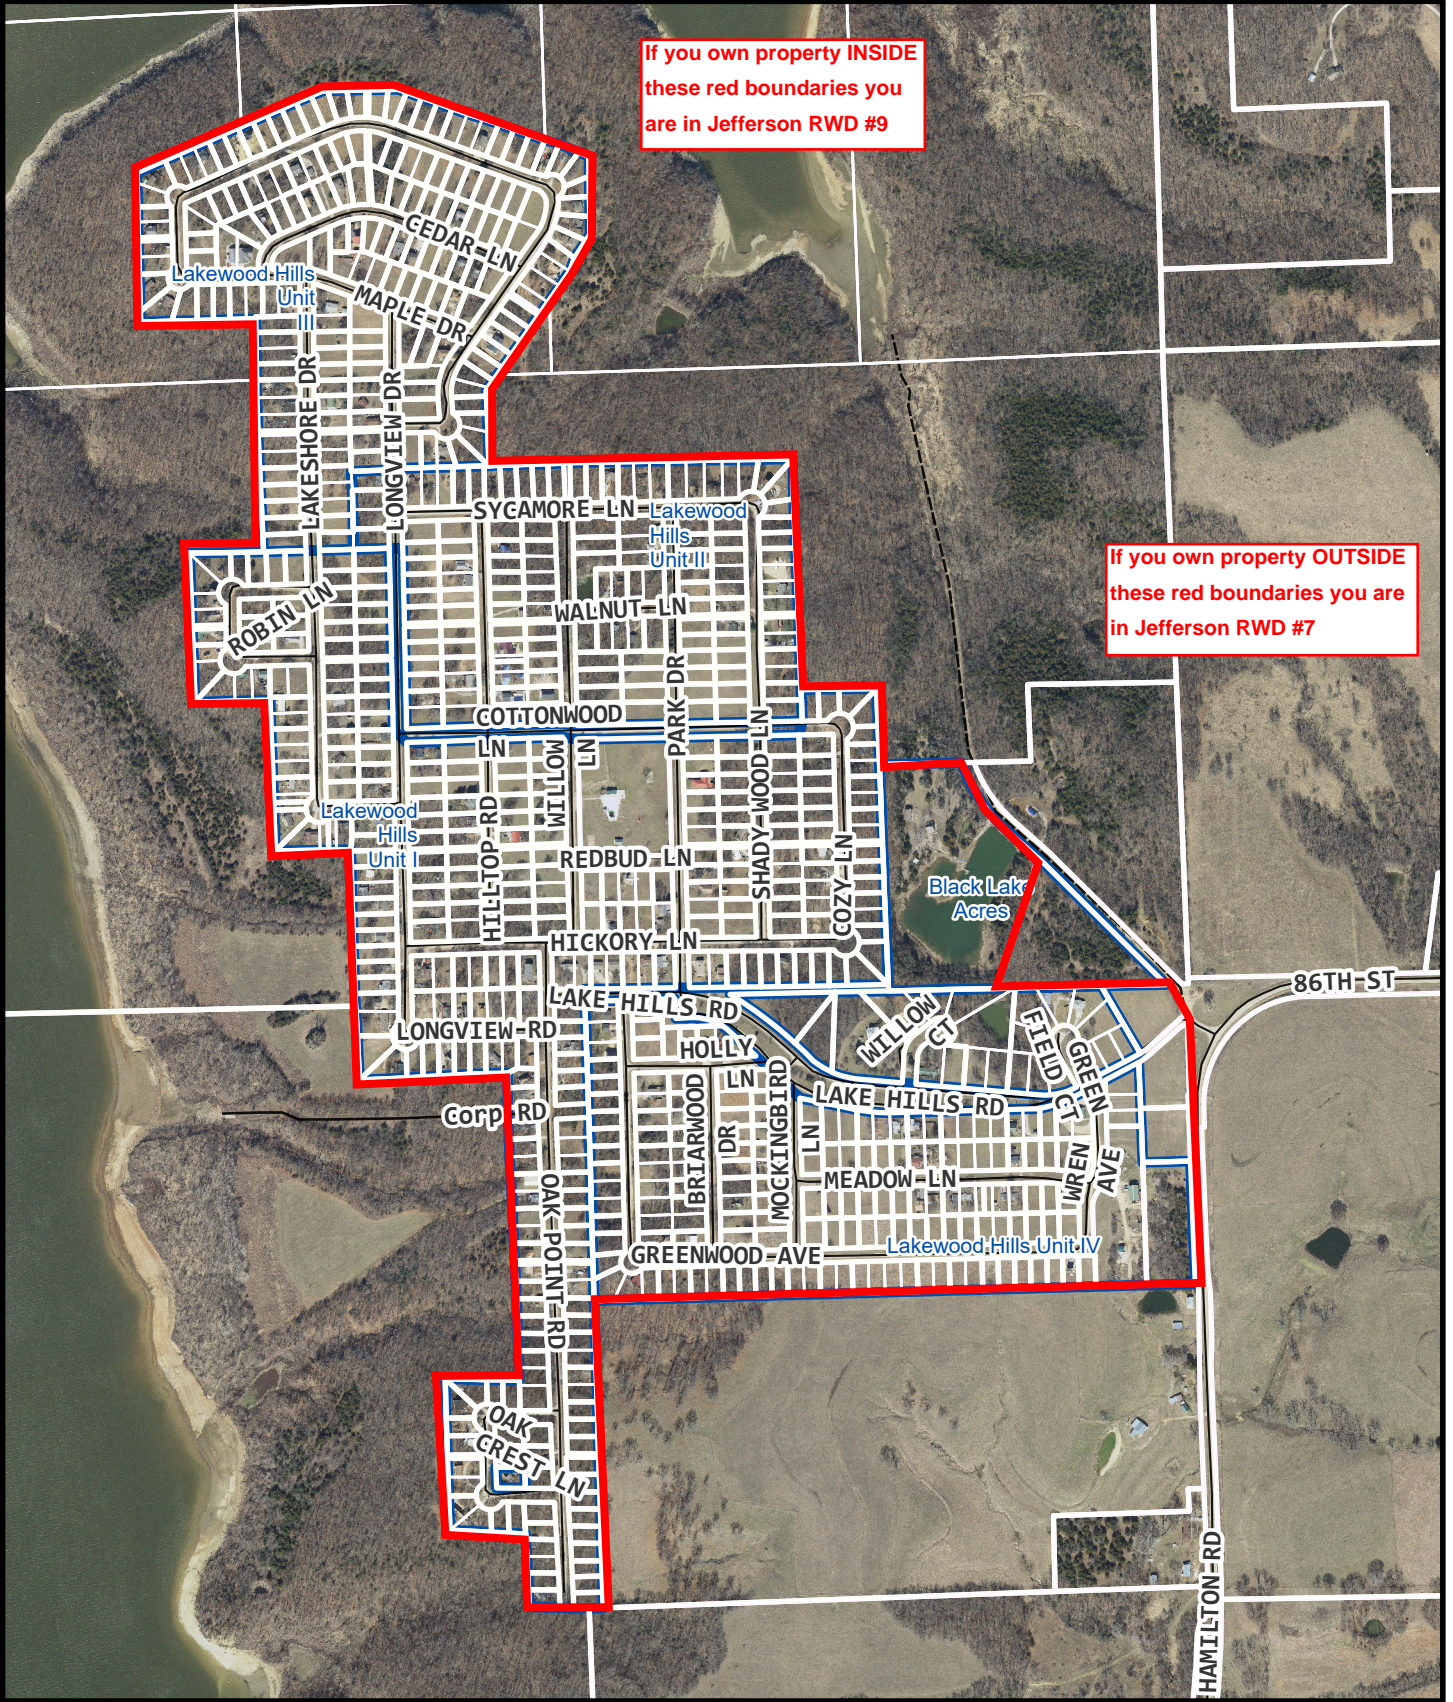

If you own property **INSIDE** these red boundaries you are in Jefferson RWD #9

If you own property **OUTSIDE** these red boundaries you are in Jefferson RWD #7

1 inch equals 833 feet